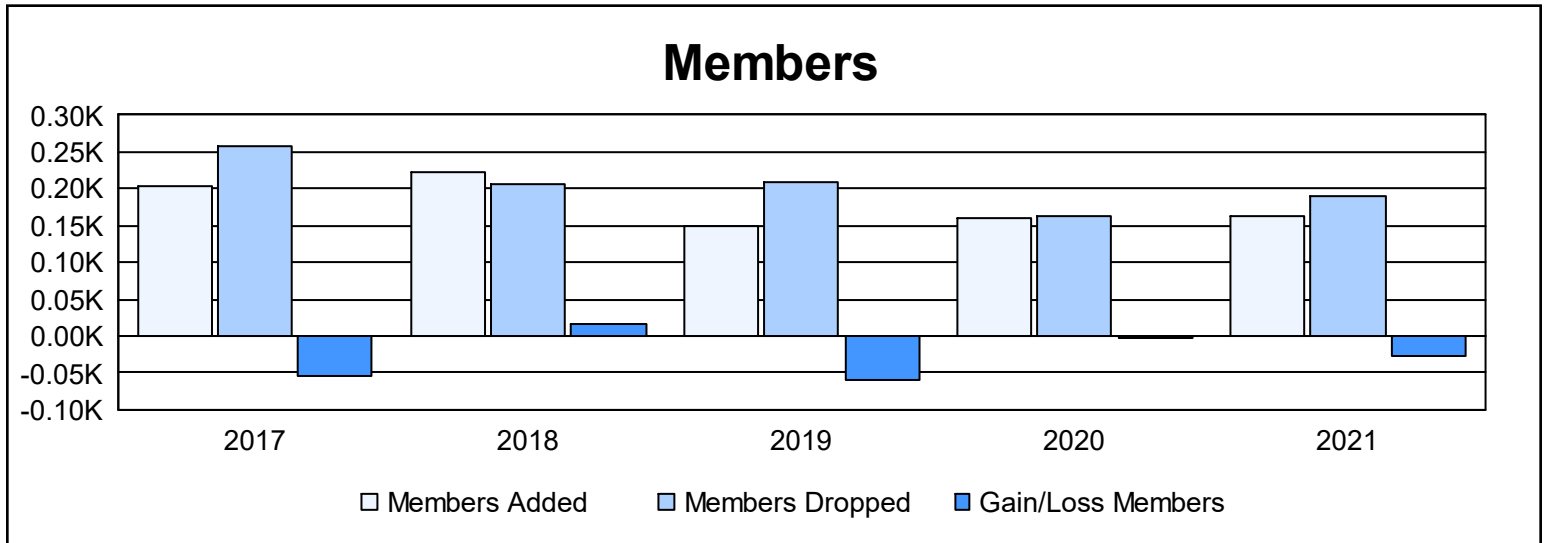

Year	New Clubs	Dropped Clubs	Gain/ Loss Clubs	New Members	Charter Members	Reinstate Members	Transfer Members	Total Member Added	Total Members Dropped	Gain/ Loss Members
2016-2017	0	1	-1	158	19	6	21	204	257	-53
2017-2018	0	0	0	198	2	4	18	222	206	16
2018-2019	0	0	0	119	5	5	21	150	210	-60
2019-2020	0	0	0	122	6	4	28	160	164	-4
2020-2021	1	0	1	123	18	4	19	164	191	-27
<b>Average</b>	<b>0</b>	<b>0</b>	<b>0</b>	<b>144</b>	<b>10</b>	<b>5</b>	<b>21</b>	<b>180</b>	<b>206</b>	<b>-26</b>

### Membership Composition June 2021 Cumulative