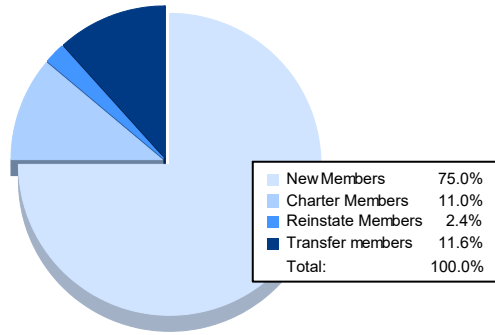

Year	New Clubs	Dropped Clubs	Gain/ Loss Clubs	New Members	Charter Members	Reinstate Members	Transfer Members	Total Member Added	Total Members Dropped	Gain/ Loss Members
2016-2017	0	1	-1	158	19	6	21	204	257	-53
2017-2018	0	0	0	198	2	4	18	222	206	16
2018-2019	0	0	0	119	5	5	21	150	210	-60
2019-2020	0	0	0	122	6	4	28	160	164	-4
2020-2021	1	0	1	123	18	4	19	164	191	-27
<b>Average</b>	<b>0</b>	<b>0</b>	<b>0</b>	<b>144</b>	<b>10</b>	<b>5</b>	<b>21</b>	<b>180</b>	<b>206</b>	<b>-26</b>

### Membership Composition June 2021 Cumulative