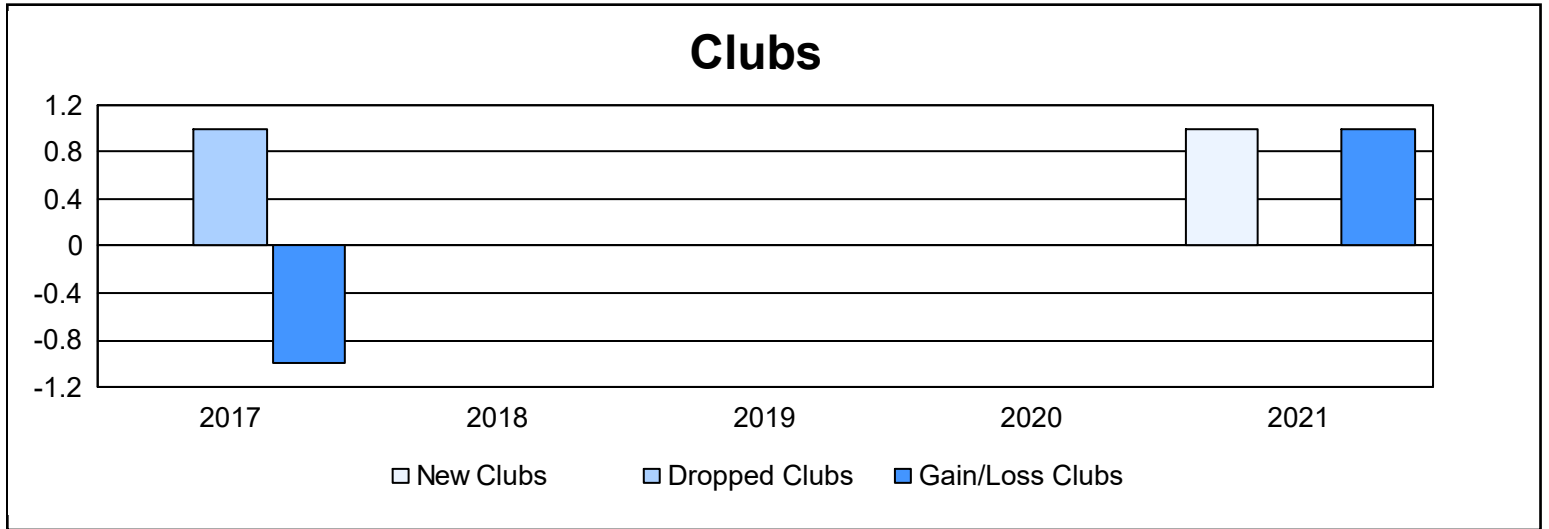

Year	New Clubs	Dropped Clubs	Gain/ Loss Clubs	New Members	Charter Members	Reinstate Members	Transfer Members	Total Member Added	Total Members Dropped	Gain/ Loss Members
2016-2017	0	1	-1	158	19	6	21	204	257	-53
2017-2018	0	0	0	198	2	4	18	222	206	16
2018-2019	0	0	0	119	5	5	21	150	210	-60
2019-2020	0	0	0	122	6	4	28	160	164	-4
2020-2021	1	0	1	123	18	4	19	164	191	-27
<b>Average</b>	<b>0</b>	<b>0</b>	<b>0</b>	<b>144</b>	<b>10</b>	<b>5</b>	<b>21</b>	<b>180</b>	<b>206</b>	<b>-26</b>

### Membership Composition June 2021 Cumulative